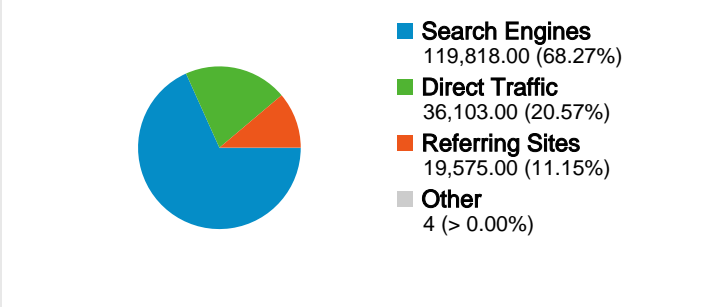

Site Usage

Visitors Overview

Map Overlay

Traffic Sources Overview

Content Overview

Pages	Pageviews	% Pageviews
/	157,507	34.33%
/Daleel.aspx	35,086	7.65%
/eservices.aspx	27,630	6.02%
/calendar/calendar09-10.aspx	20,337	4.43%
/websites.aspx	19,402	4.23%

105,644 people visited this site

 175,500 Visits

 105,644 Absolute Unique Visitors

 458,785 Pageviews

 2.61 Average Pageviews

 00:03:12 Time on Site

 48.10% Bounce Rate

 60.03% New Visits

All traffic sources sent a total of 175,500 visits

- Search Engines**
119,818.00 (68.27%)
- Direct Traffic**
36,103.00 (20.57%)
- Referring Sites**
19,575.00 (11.15%)
- Other**
4 (> 0.00%)

Top Traffic Sources

175,500 visits came from 120 countries/territories

Site Usage						
Visits	Pages/Visit	Avg. Time on Site	% New Visits	Bounce Rate		
175,500 % of Site Total: 100.00%	2.61 Site Avg: 2.61 (0.00%)	00:03:12 Site Avg: 00:03:12 (0.00%)	60.17% Site Avg: 60.03% (0.22%)	48.10% Site Avg: 48.10% (0.00%)		
Country/Territory	Visits	Pages/Visit	Avg. Time on Site	% New Visits	Bounce Rate	
Bahrain	130,473	2.79	00:03:27	53.04%	43.85%	
Egypt	15,317	2.02	00:02:21	81.26%	59.68%	
Saudi Arabia	8,425	2.22	00:02:29	83.74%	59.69%	
Jordan	4,115	2.20	00:02:28	80.63%	52.81%	
Kuwait	2,041	2.42	00:02:52	78.98%	55.51%	
United Arab Emirates	2,033	2.14	00:02:22	83.03%	62.22%	
United States	1,680	2.15	00:02:41	72.98%	58.04%	
United Kingdom	1,378	1.85	00:01:51	44.63%	71.99%	
Oman	1,071	2.58	00:03:35	85.06%	56.96%	