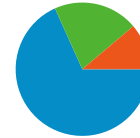

105,644 people visited this site

 175,500 Visits

 105,644 Absolute Unique Visitors

 458,785 Pageviews

 2.61 Average Pageviews

 00:03:12 Time on Site

 48.10% Bounce Rate

 60.03% New Visits

All traffic sources sent a total of 175,500 visits

- Search Engines**
119,818.00 (68.27%)
- Direct Traffic**
36,103.00 (20.57%)
- Referring Sites**
19,575.00 (11.15%)
- Other**
4 (> 0.00%)

Top Traffic Sources

175,500 visits came from 120 countries/territories

Site Usage						
Visits	Pages/Visit	Avg. Time on Site	% New Visits	Bounce Rate		
175,500 % of Site Total: 100.00%	2.61 Site Avg: 2.61 (0.00%)	00:03:12 Site Avg: 00:03:12 (0.00%)	60.17% Site Avg: 60.03% (0.22%)	48.10% Site Avg: 48.10% (0.00%)		
Country/Territory	Visits	Pages/Visit	Avg. Time on Site	% New Visits	Bounce Rate	
Bahrain	130,473	2.79	00:03:27	53.04%	43.85%	
Egypt	15,317	2.02	00:02:21	81.26%	59.68%	
Saudi Arabia	8,425	2.22	00:02:29	83.74%	59.69%	
Jordan	4,115	2.20	00:02:28	80.63%	52.81%	
Kuwait	2,041	2.42	00:02:52	78.98%	55.51%	
United Arab Emirates	2,033	2.14	00:02:22	83.03%	62.22%	
United States	1,680	2.15	00:02:41	72.98%	58.04%	
United Kingdom	1,378	1.85	00:01:51	44.63%	71.99%	
Oman	1,071	2.58	00:03:35	85.06%	56.96%	