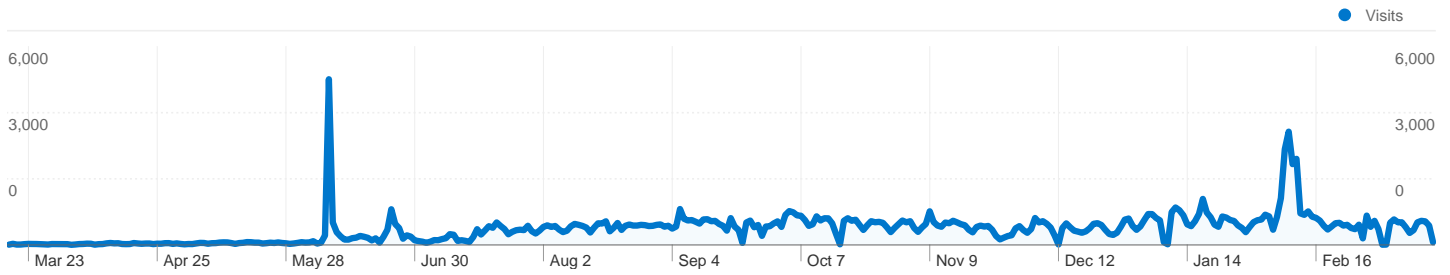

105,644 people visited this site

 175,500 Visits

 105,644 Absolute Unique Visitors

 458,785 Pageviews

 2.61 Average Pageviews

 00:03:12 Time on Site

 48.10% Bounce Rate

 60.03% New Visits

All traffic sources sent a total of 175,500 visits

- Search Engines**
119,818.00 (68.27%)
- Direct Traffic**
36,103.00 (20.57%)
- Referring Sites**
19,575.00 (11.15%)
- Other**
4 (> 0.00%)

Top Traffic Sources

175,500 visits came from 120 countries/territories

Site Usage						
Visits	Pages/Visit	Avg. Time on Site	% New Visits	Bounce Rate		
175,500 % of Site Total: 100.00%	2.61 Site Avg: 2.61 (0.00%)	00:03:12 Site Avg: 00:03:12 (0.00%)	60.17% Site Avg: 60.03% (0.22%)	48.10% Site Avg: 48.10% (0.00%)		
Country/Territory	Visits	Pages/Visit	Avg. Time on Site	% New Visits	Bounce Rate	
Bahrain	130,473	2.79	00:03:27	53.04%	43.85%	
Egypt	15,317	2.02	00:02:21	81.26%	59.68%	
Saudi Arabia	8,425	2.22	00:02:29	83.74%	59.69%	
Jordan	4,115	2.20	00:02:28	80.63%	52.81%	
Kuwait	2,041	2.42	00:02:52	78.98%	55.51%	
United Arab Emirates	2,033	2.14	00:02:22	83.03%	62.22%	
United States	1,680	2.15	00:02:41	72.98%	58.04%	
United Kingdom	1,378	1.85	00:01:51	44.63%	71.99%	
Oman	1,071	2.58	00:03:35	85.06%	56.96%	

Tunisia	907	1.95	00:01:55	91.62%	68.36%
					1 - 10 of 120

Pages on this site were viewed a total of 458,785 times

 **458,785** Pageviews

 **365,112** Unique Views

 **48.10%** Bounce Rate

Top Content

Pages	Pageviews	% Pageviews
/	157,507	34.33%
/Daleel.aspx	35,086	7.65%
/eservices.aspx	27,630	6.02%
/calendar/calendar09-10.aspx	20,337	4.43%
/websites.aspx	19,402	4.23%