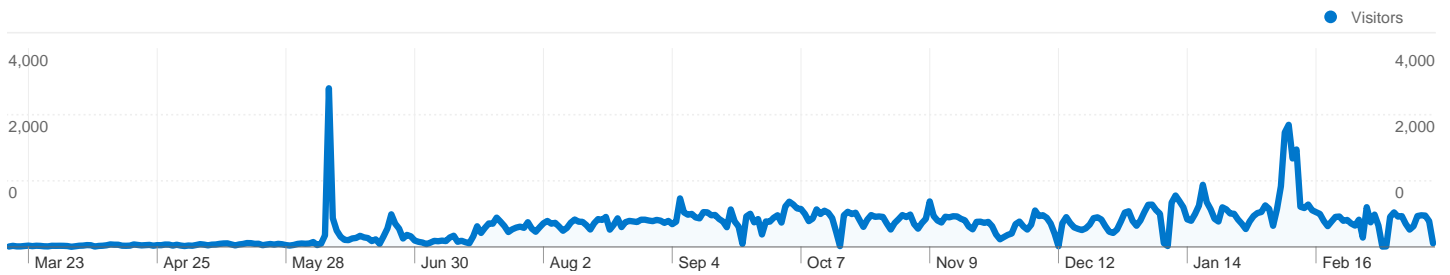

105,644 people visited this site

 175,500 Visits

 105,644 Absolute Unique Visitors

 458,785 Pageviews

 2.61 Average Pageviews

 00:03:12 Time on Site

 48.10% Bounce Rate

 60.03% New Visits

All traffic sources sent a total of 175,500 visits

- Search Engines**
119,818.00 (68.27%)
- Direct Traffic**
36,103.00 (20.57%)
- Referring Sites**
19,575.00 (11.15%)
- Other**
4 (> 0.00%)

Top Traffic Sources

175,500 visits came from 120 countries/territories

Site Usage						
Visits	Pages/Visit	Avg. Time on Site	% New Visits	Bounce Rate		
175,500 % of Site Total: 100.00%	2.61 Site Avg: 2.61 (0.00%)	00:03:12 Site Avg: 00:03:12 (0.00%)	60.17% Site Avg: 60.03% (0.22%)	48.10% Site Avg: 48.10% (0.00%)		
Country/Territory	Visits	Pages/Visit	Avg. Time on Site	% New Visits	Bounce Rate	
Bahrain	130,473	2.79	00:03:27	53.04%	43.85%	
Egypt	15,317	2.02	00:02:21	81.26%	59.68%	
Saudi Arabia	8,425	2.22	00:02:29	83.74%	59.69%	
Jordan	4,115	2.20	00:02:28	80.63%	52.81%	
Kuwait	2,041	2.42	00:02:52	78.98%	55.51%	
United Arab Emirates	2,033	2.14	00:02:22	83.03%	62.22%	
United States	1,680	2.15	00:02:41	72.98%	58.04%	
United Kingdom	1,378	1.85	00:01:51	44.63%	71.99%	
Oman	1,071	2.58	00:03:35	85.06%	56.96%	

Tunisia	907	1.95	00:01:55	91.62%	68.36%
					1 - 10 of 120

Pages on this site were viewed a total of 458,785 times

 **458,785** Pageviews

 **365,112** Unique Views

 **48.10%** Bounce Rate

Top Content

Pages	Pageviews	% Pageviews
/	157,507	34.33%
/Daleel.aspx	35,086	7.65%
/eservices.aspx	27,630	6.02%
/calendar/calendar09-10.aspx	20,337	4.43%
/websites.aspx	19,402	4.23%