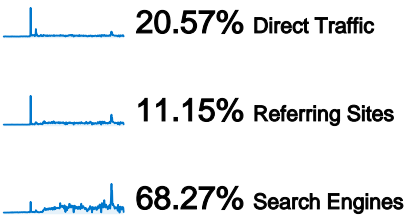

105,644 people visited this site

 175,500 Visits

 105,644 Absolute Unique Visitors

 458,785 Pageviews

 2.61 Average Pageviews

 00:03:12 Time on Site

 48.10% Bounce Rate

 60.03% New Visits

All traffic sources sent a total of 175,500 visits

- Search Engines**
119,818.00 (68.27%)
- Direct Traffic**
36,103.00 (20.57%)
- Referring Sites**
19,575.00 (11.15%)
- Other**
4 (> 0.00%)

Top Traffic Sources

175,500 visits came from 120 countries/territories

Site Usage						
Visits	Pages/Visit	Avg. Time on Site	% New Visits	Bounce Rate		
175,500 % of Site Total: 100.00%	2.61 Site Avg: 2.61 (0.00%)	00:03:12 Site Avg: 00:03:12 (0.00%)	60.17% Site Avg: 60.03% (0.22%)	48.10% Site Avg: 48.10% (0.00%)		
Country/Territory	Visits	Pages/Visit	Avg. Time on Site	% New Visits	Bounce Rate	
Bahrain	130,473	2.79	00:03:27	53.04%	43.85%	
Egypt	15,317	2.02	00:02:21	81.26%	59.68%	
Saudi Arabia	8,425	2.22	00:02:29	83.74%	59.69%	
Jordan	4,115	2.20	00:02:28	80.63%	52.81%	
Kuwait	2,041	2.42	00:02:52	78.98%	55.51%	
United Arab Emirates	2,033	2.14	00:02:22	83.03%	62.22%	
United States	1,680	2.15	00:02:41	72.98%	58.04%	
United Kingdom	1,378	1.85	00:01:51	44.63%	71.99%	
Oman	1,071	2.58	00:03:35	85.06%	56.96%	