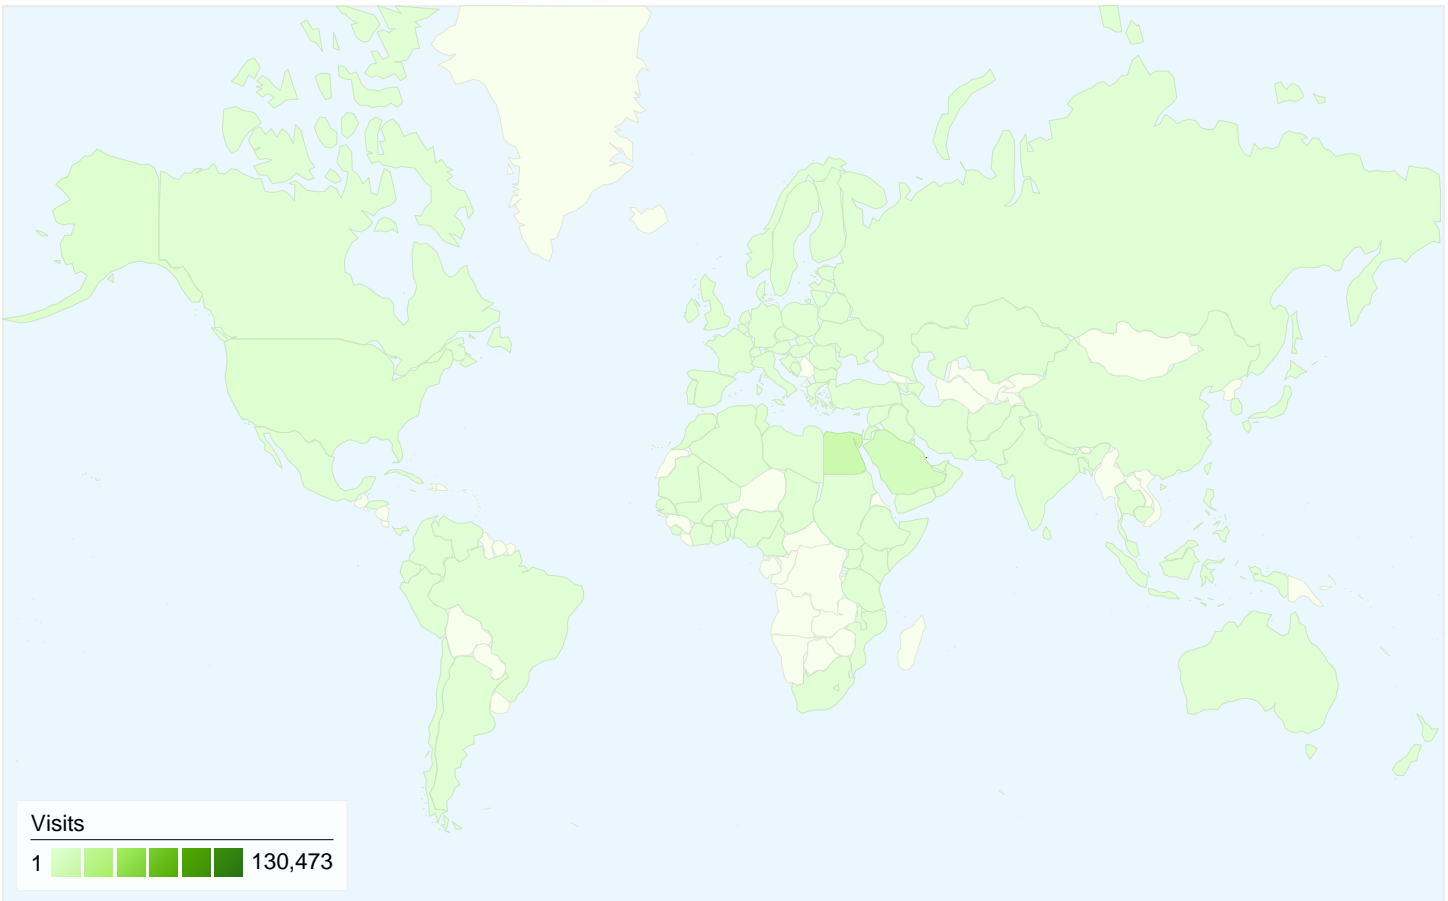

105,644 people visited this site

 175,500 Visits

 105,644 Absolute Unique Visitors

 458,785 Pageviews

 2.61 Average Pageviews

 00:03:12 Time on Site

 48.10% Bounce Rate

 60.03% New Visits

All traffic sources sent a total of 175,500 visits

- Search Engines**
119,818.00 (68.27%)
- Direct Traffic**
36,103.00 (20.57%)
- Referring Sites**
19,575.00 (11.15%)
- Other**
4 (> 0.00%)

Top Traffic Sources

175,500 visits came from 120 countries/territories

Site Usage						
Visits	Pages/Visit	Avg. Time on Site	% New Visits	Bounce Rate		
175,500 % of Site Total: 100.00%	2.61 Site Avg: 2.61 (0.00%)	00:03:12 Site Avg: 00:03:12 (0.00%)	60.17% Site Avg: 60.03% (0.22%)	48.10% Site Avg: 48.10% (0.00%)		
Country/Territory	Visits	Pages/Visit	Avg. Time on Site	% New Visits	Bounce Rate	
Bahrain	130,473	2.79	00:03:27	53.04%	43.85%	
Egypt	15,317	2.02	00:02:21	81.26%	59.68%	
Saudi Arabia	8,425	2.22	00:02:29	83.74%	59.69%	
Jordan	4,115	2.20	00:02:28	80.63%	52.81%	
Kuwait	2,041	2.42	00:02:52	78.98%	55.51%	
United Arab Emirates	2,033	2.14	00:02:22	83.03%	62.22%	
United States	1,680	2.15	00:02:41	72.98%	58.04%	
United Kingdom	1,378	1.85	00:01:51	44.63%	71.99%	
Oman	1,071	2.58	00:03:35	85.06%	56.96%	

Tunisia	907	1.95	00:01:55	91.62%	68.36%
					1 - 10 of 120

Pages on this site were viewed a total of 458,785 times

 **458,785** Pageviews

 **365,112** Unique Views

 **48.10%** Bounce Rate

Top Content

Pages	Pageviews	% Pageviews
/	157,507	34.33%
/Daleel.aspx	35,086	7.65%
/eservices.aspx	27,630	6.02%
/calendar/calendar09-10.aspx	20,337	4.43%
/websites.aspx	19,402	4.23%