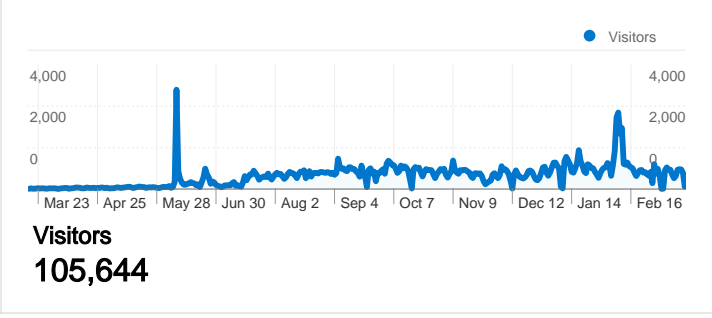

Visitors Overview