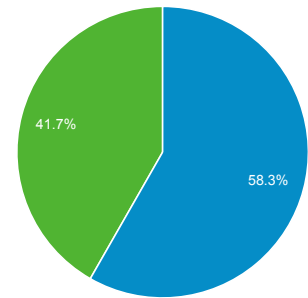

Jan 1, 2011 - Dec 31, 2011

Audience Overview

100.00% of visits

Overview

214,689 people visited this site

■ New Visitor ■ Returning Visitor

Country / Territory	Visits	% Visits
1. Bahrain	273,104	76.62%
2. Egypt	17,071	4.79%
3. Saudi Arabia	16,280	4.57%
4. (not set)	8,686	2.44%
5. United Kingdom	8,021	2.25%
6. Jordan	5,561	1.56%
7. United Arab Emirates	3,594	1.01%
8. Kuwait	2,963	0.83%
9. United States	2,579	0.72%
10. Algeria	2,202	0.62%