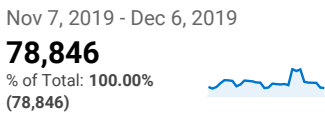

Monthly Analytics Overview

Nov 7, 2020 - Dec 6, 2020
Compare to: Nov 7, 2019 - Dec 6, 2019

All Users
+0.00% Sessions

Users

Sessions

Avg. Session Duration

Bounce Rate

Sessions by Device Category

mobile desktop
 tablet

Nov 7, 2020 - Dec 6, 2020

Nov 7, 2019 - Dec 6, 2019

Sources of Traffic

Default Channel Grouping	Sessions
Organic Search	
Nov 7, 2020 - Dec 6, 2020	341,537
Nov 7, 2019 - Dec 6, 2019	90,557
% Change	277.15%
Direct	
Nov 7, 2020 - Dec 6, 2020	199,108
Nov 7, 2019 - Dec 6, 2019	31,605
% Change	529.99%
Referral	
Nov 7, 2020 - Dec 6, 2020	5,792
Nov 7, 2019 - Dec 6, 2019	12,665
% Change	-54.27%
Social	
Nov 7, 2020 - Dec 6, 2020	955
Nov 7, 2019 - Dec 6, 2019	295
% Change	223.73%