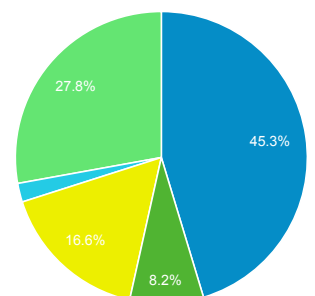

Pageviews

Pageviews by Page

/moecontent.aspx /archive/booksTemp.aspx
 /edunet.aspx /Home.aspx Other

Nov 7, 2020 - Dec 6, 2020

Nov 7, 2019 - Dec 6, 2019

Sessions by Browser

Browser	Sessions
Chrome	
Nov 7, 2020 - Dec 6, 2020	311,614
Nov 7, 2019 - Dec 6, 2019	66,111
% Change	371.35%
Safari	
Nov 7, 2020 - Dec 6, 2020	136,574
Nov 7, 2019 - Dec 6, 2019	42,425