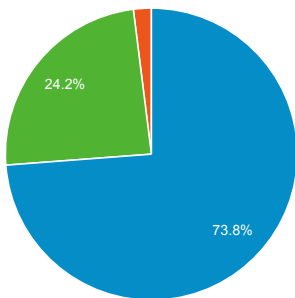

mobile desktop
 tablet

Nov 7, 2020 - Dec 6, 2020

Nov 7, 2019 - Dec 6, 2019

Sources of Traffic

Default Channel Grouping	Sessions
Organic Search	
Nov 7, 2020 - Dec 6, 2020	341,537
Nov 7, 2019 - Dec 6, 2019	90,557
% Change	277.15%
Direct	
Nov 7, 2020 - Dec 6, 2020	199,108
Nov 7, 2019 - Dec 6, 2019	31,605
% Change	529.99%
Referral	
Nov 7, 2020 - Dec 6, 2020	5,792
Nov 7, 2019 - Dec 6, 2019	12,665
% Change	-54.27%
Social	
Nov 7, 2020 - Dec 6, 2020	955
Nov 7, 2019 - Dec 6, 2019	295
% Change	223.73%