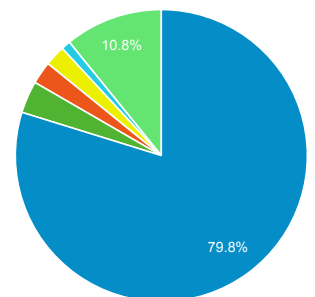

Pageviews by Page

/moecontent.aspx /archive/booksTemp.aspx
 /edunet.aspx /Home.aspx Other

Nov 7, 2020 - Dec 6, 2020

Nov 7, 2019 - Dec 6, 2019