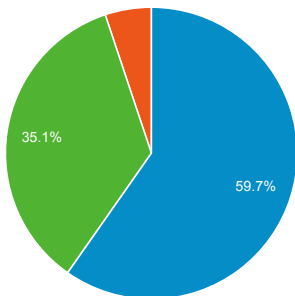

mobile desktop
 tablet

Nov 7, 2020 - Dec 6, 2020

Nov 7, 2019 - Dec 6, 2019

Sources of Traffic

Default Channel Grouping	Sessions
Organic Search	
Nov 7, 2020 - Dec 6, 2020	341,537
Nov 7, 2019 - Dec 6, 2019	90,557
% Change	277.15%
Direct	
Nov 7, 2020 - Dec 6, 2020	199,108
Nov 7, 2019 - Dec 6, 2019	31,605
% Change	529.99%
Referral	
Nov 7, 2020 - Dec 6, 2020	5,792
Nov 7, 2019 - Dec 6, 2019	12,665
% Change	-54.27%
Social	
Nov 7, 2020 - Dec 6, 2020	955
Nov 7, 2019 - Dec 6, 2019	295
% Change	223.73%