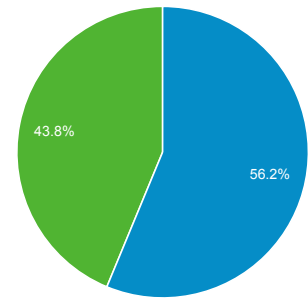

Jan 1, 2012 - Dec 31, 2012

Audience Overview

% of visits: 100.00%

Overview

188,243 people visited this site

■ New Visitor ■ Returning Visitor

Country / Territory	Visits	% Visits
1. Bahrain	235,728	73.71%
2. Egypt	17,357	5.43%
3. Saudi Arabia	15,980	5.00%
4. (not set)	12,587	3.94%
5. Jordan	6,111	1.91%
6. United Kingdom	5,788	1.81%
7. United States	3,413	1.07%
8. United Arab Emirates	2,673	0.84%
9. Kuwait	2,242	0.70%
10. Algeria	2,200	0.69%