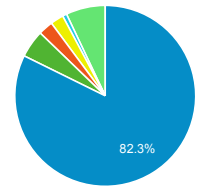

MOE Dashboard

Jan 1, 2018 - Dec 31, 2018

All Users
100.00% Sessions

Visits

1,057,883

% of Total: 100.00% (1,057,883)

Visitors

515,985

% of Total: 100.00% (515,985)

Pageviews

2,904,282

% of Total: 100.00% (2,904,282)

Bounce Rate

58.55%

Avg for View: 58.55% (0.00%)

Visits by Country / Territory

■ Bahrain
■ Egypt
■ Oman
■ Saudi Arabia
■ Jordan
■ Other