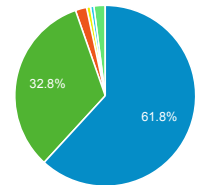

Visits by Source

■ google
■ (direct)
■ bing
■ yahoo
■ education.gov.bh
■ Other